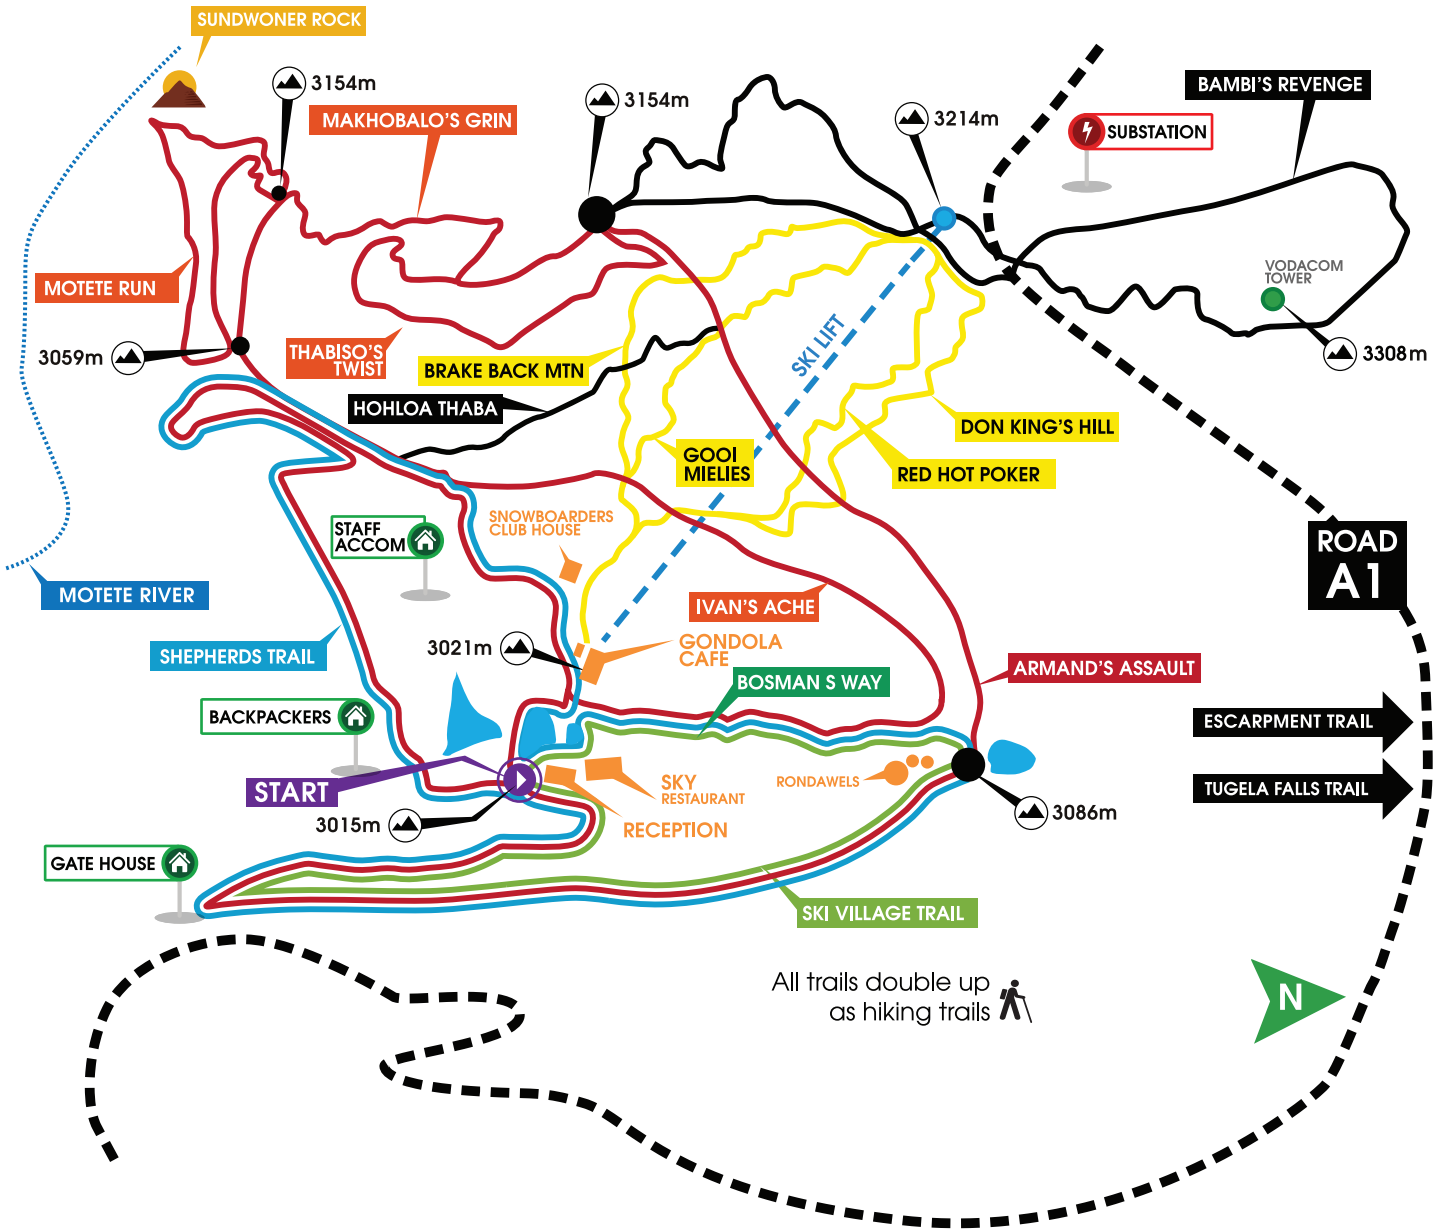

MOUNTAIN BIKE TRAIL MAP

SNOW & BIKE
PARK